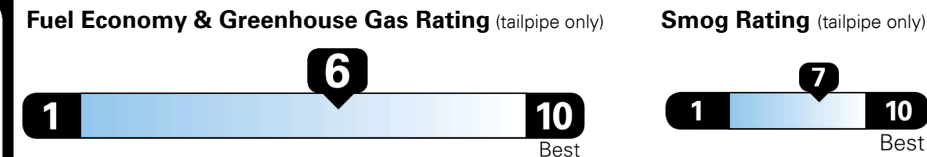

EPA DOT Fuel Economy and Environment

Gasoline Vehicle

Fuel Economy

28 MPG
combined city/hwy

25 MPG
city

32 MPG
highway

3.6 gallons per 100 miles

Small SUVs range from 14 to 118 MPG. The best vehicle rates 140 MPGe.

You save $0
in fuel costs over 5 years compared to the average new vehicle.

Annual fuel cost **$1,950**