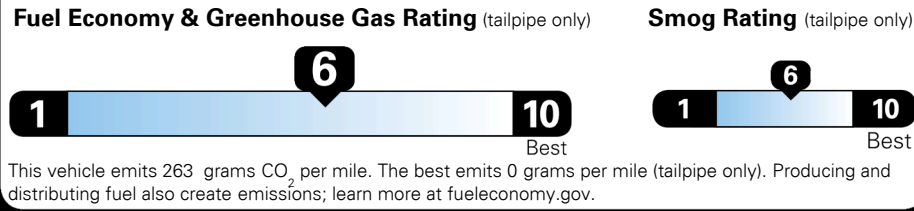

Manufacturer's Suggested Retail Price:	$25,075.00
ADDED FEATURES:	
*Carpeted Floor Mats	$240.00
*Cargo Net	$60.00
*Roadside Assistance Kit	$75.00
*First Aid Kit	$45.00
*Alloy Door Sills	$195.00

Inland Freight & Handling : $1,245.00
Total Price : $26,935.00

Proudly Supporting Hyundai Hope on Wheels and the Fight Against Pediatric Cancer Since 1998

EPA DOT Fuel Economy and Environment Gasoline Vehicle

Fuel Economy

34 MPG
combined city/hwy

30 MPG
city

40 MPG
highway

2.9 gallons per 100 miles

Midsized Cars range from 15 to 137 MPG. The best vehicle rates 146 MPGe.

You save $1,250
in fuel costs over 5 years compared to the average new vehicle.

Annual fuel cost $1,450

Actual results will vary for many reasons, including driving conditions and how you drive and maintain your vehicle. The average new vehicle gets 29 MPG and costs $8,500 to fuel over 5 years. Cost estimates are based on 15,000 miles per year at $ 3.30 per gallon. MPGe is miles per gasoline gallon equivalent. Vehicle emissions are a significant cause of climate change and smog.

fueleconomy.gov
Calculate personalized estimates and compare vehicles

Manufacturer's suggested retail price includes manufacturer's recommended pre-delivery service. Gasoline license and title fees state and local taxes and dealer installed options and accessories are not included in the manufacturer's suggested retail price. This label has been affixed to this vehicle by Hyundai Motor America, pursuant to the requirements of 15 U.S.C. 1231 et seq. which prohibits its removal or alteration prior to delivery to the ultimate purchaser.

PARTS CONTENT INFORMATION FOR VEHICLE IN THIS CARLINE:
U.S./CANADIAN PARTS CONTENT: 0 %
MAJOR SOURCES OF FOREIGN PARTS CONTENT: KOREA: 90 %

Note: Parts content does not include final assembly, distribution, or other non-parts costs.

FOR THIS VEHICLE:
FINAL ASSEMBLY POINT: ULSAN, KOREA
COUNTRY OF ORIGIN:
ENGINE: KOREA
TRANSMISSION: KOREA

58 A 0556HMORNI

VIN: KMHLS4DG4TU182056